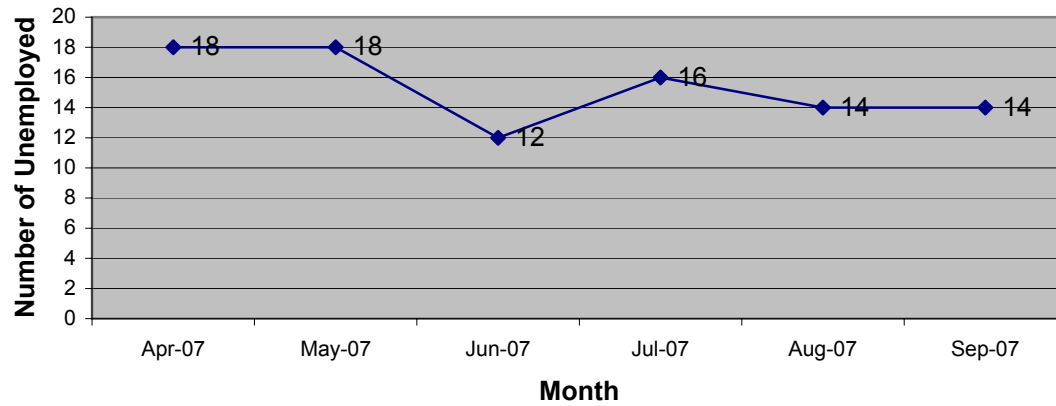

A Graph to Show Changes in the Number of Unemployed People in Stoke Bardolph & Burton Joyce Over the Last Six Months

A Graph to Show Changes in the Unemployed Percentage of Stoke Bardolph & Burton Joyce's Population Over the Last Six Months