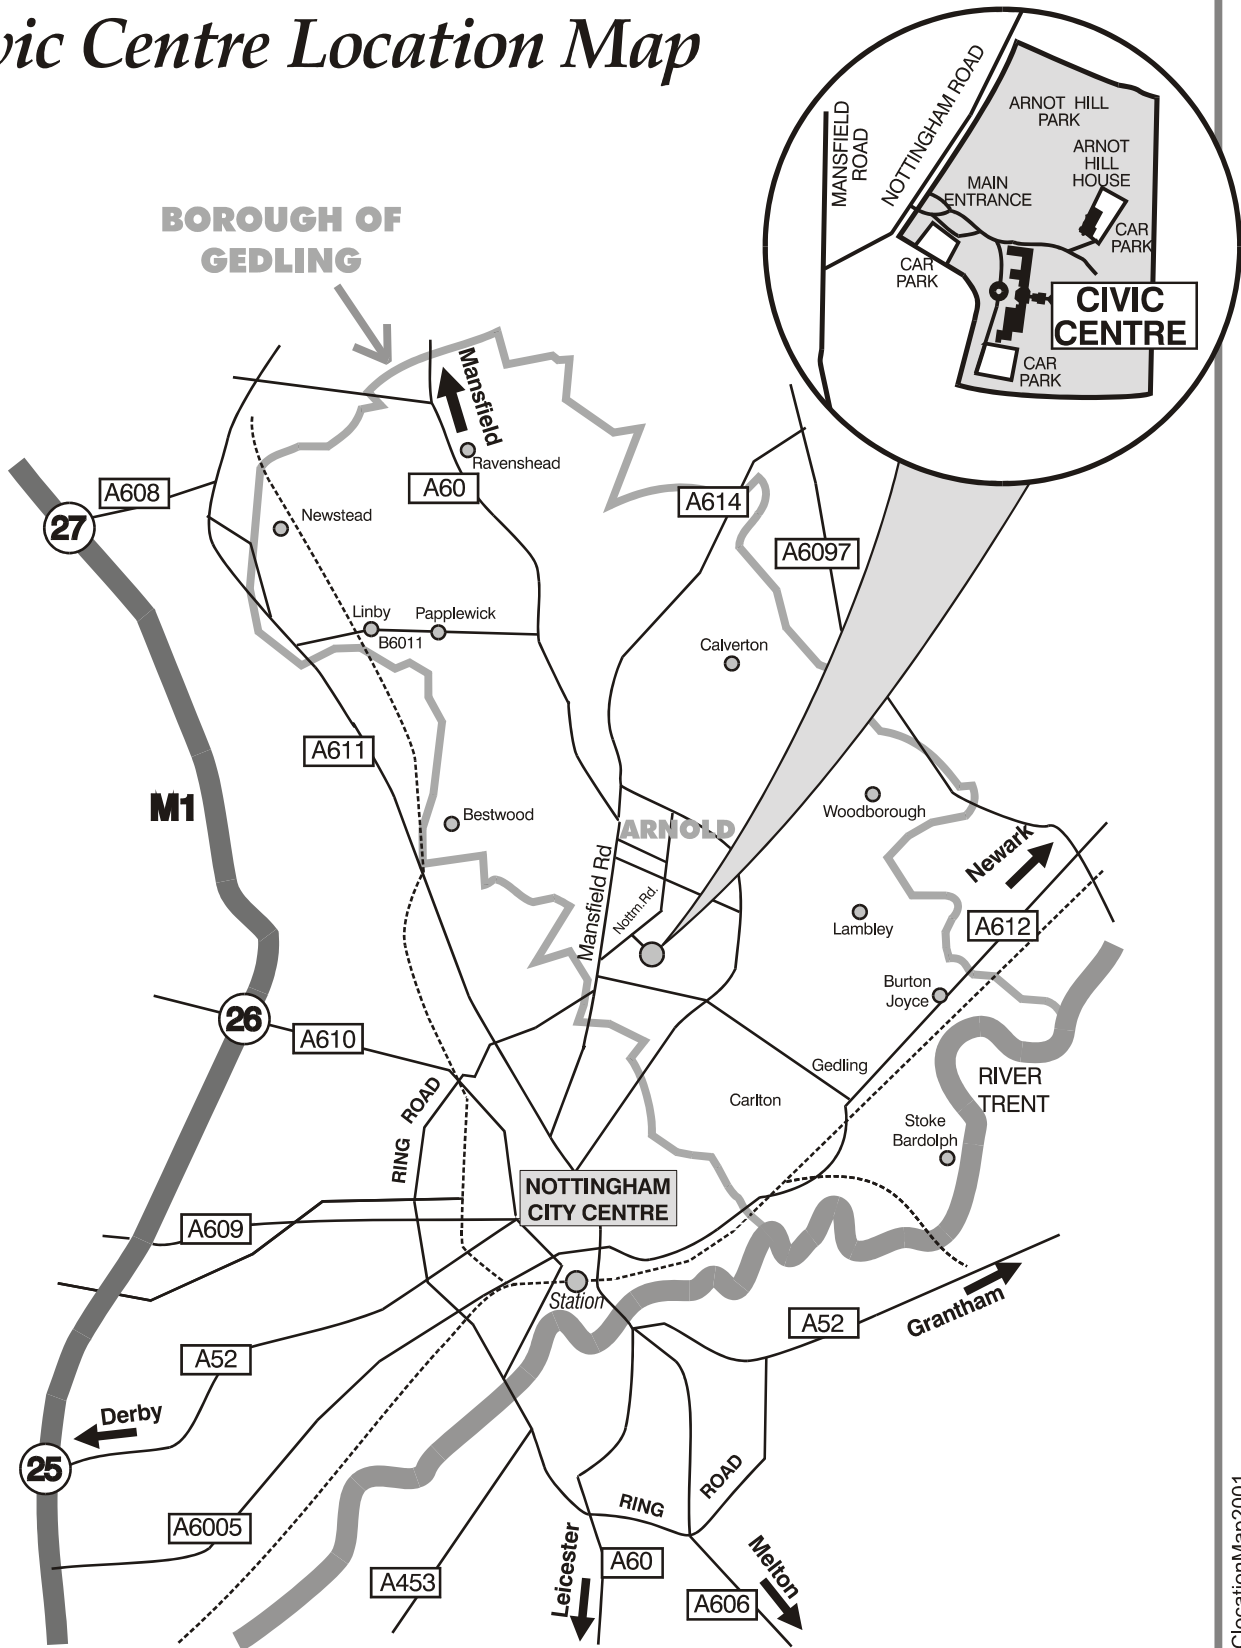

# Gedling Borough Council Civic Centre Location Map

GBC/locationMap2001

CIVIC CENTRE, ARNOT HILL PARK, ARNOLD, NOTTINGHAM NG5 6LU TEL: (0115) 901 3901