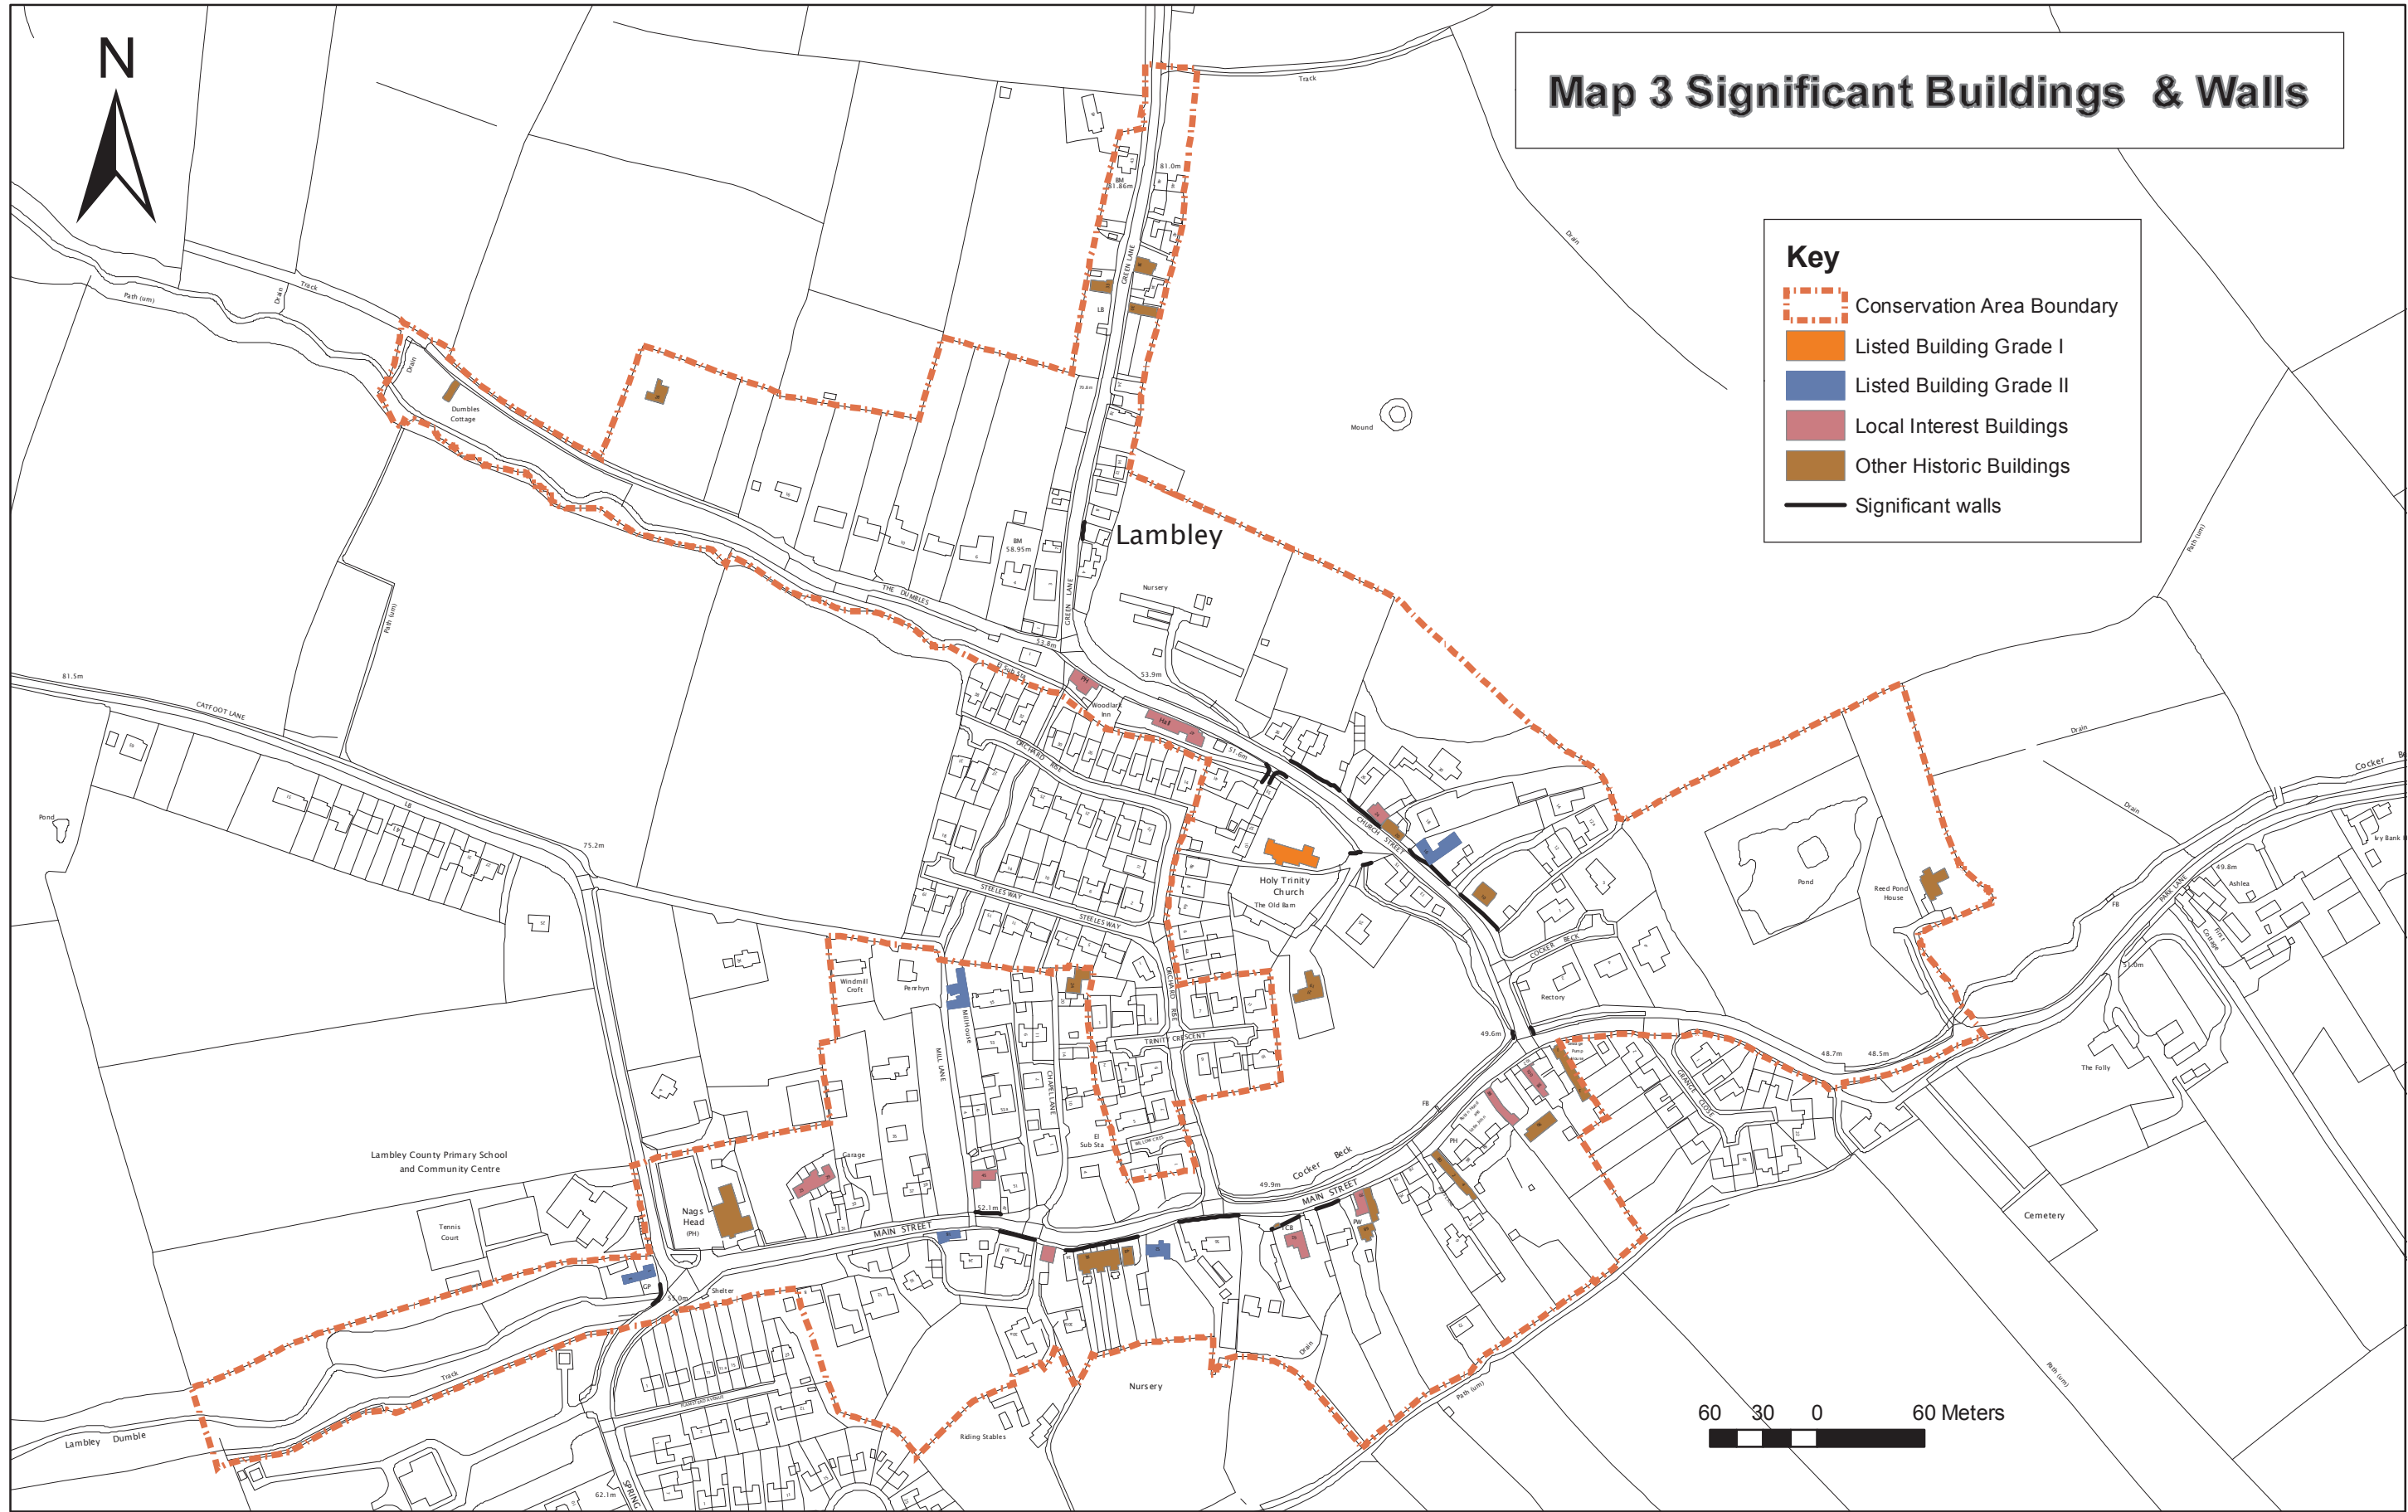

Map 3 Significant Buildings & Walls

GEDLING P. Baguley BA(Hons), M.C.D., M.R.T.P.I.
 Head of Planning and Environment
 Civic Centre, Arnot Hill Park, Arnold
 Nottingham NG5 6LU.

Reproduced with the permission of the Controller of H.M.S.O. Crown copyright, Licence No. LA100021246.
 Unauthorised reproduction infringes Crown copyright and may lead to prosecution or civil proceedings.

Scale 1:3500