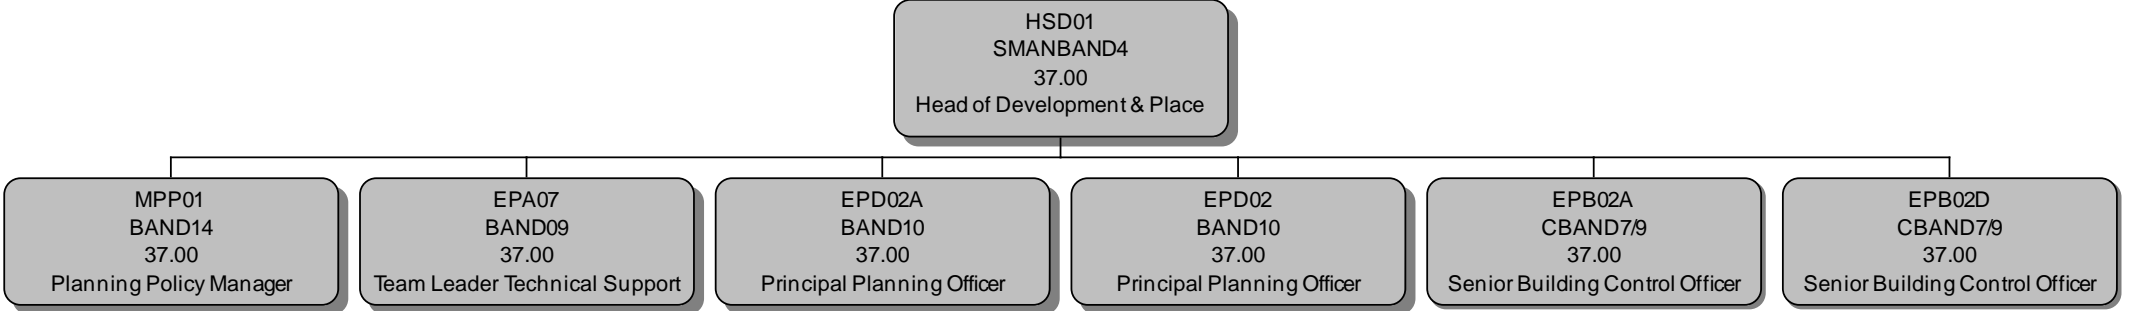

Head of Development & Place

HSD01
SMANBAND4
37.00
Head of Development & Place

MPP01
BAND14
37.00
Planning Policy Manager

EPA07
BAND09
37.00
Team Leader Technical Support

EPD02A
BAND10
37.00
Principal Planning Officer

EPD02
BAND10
37.00
Principal Planning Officer

EPB02A
CBAND79
37.00
Senior Building Control Officer

EPB02D
CBAND79
37.00
Senior Building Control Officer

EPD02A
BAND10
37.00
Principal Planning Officer

EPD04F
CBAND5-8
37.00
Planning Officer