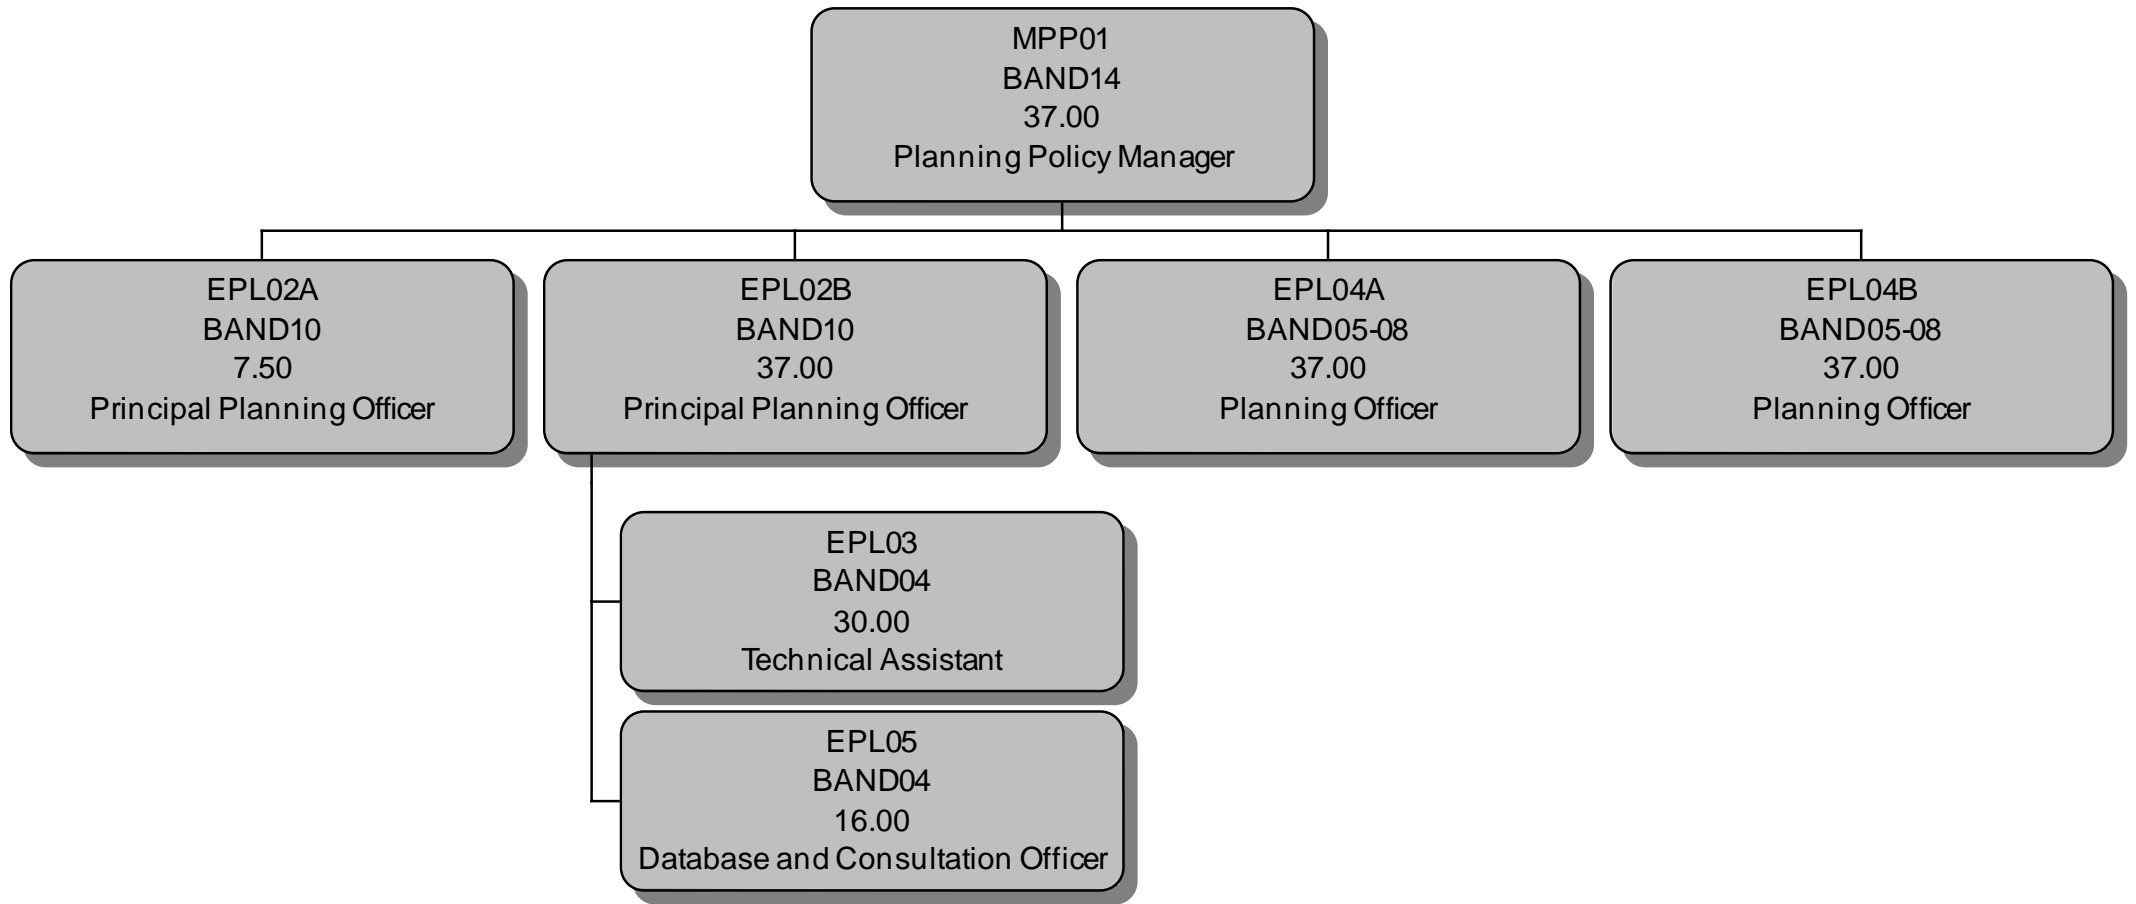

Head of Development & Place

HSD01
SMANBAND4
37.00
Head of Development & Place

MPP01
BAND14
37.00
Planning Policy Manager

EPA07
BAND09
37.00
Team Leader Technical Support

EPD02A
BAND10
37.00
Principal Planning Officer

EPD02
BAND10
37.00
Principal Planning Officer

EPB02A
CBAND79
37.00
Senior Building Control Officer

EPB02D
CBAND79
37.00
Senior Building Control Officer

EPD02A
BAND10
37.00
Principal Planning Officer

EPD04F
CBAND5-8
37.00
Planning Officer