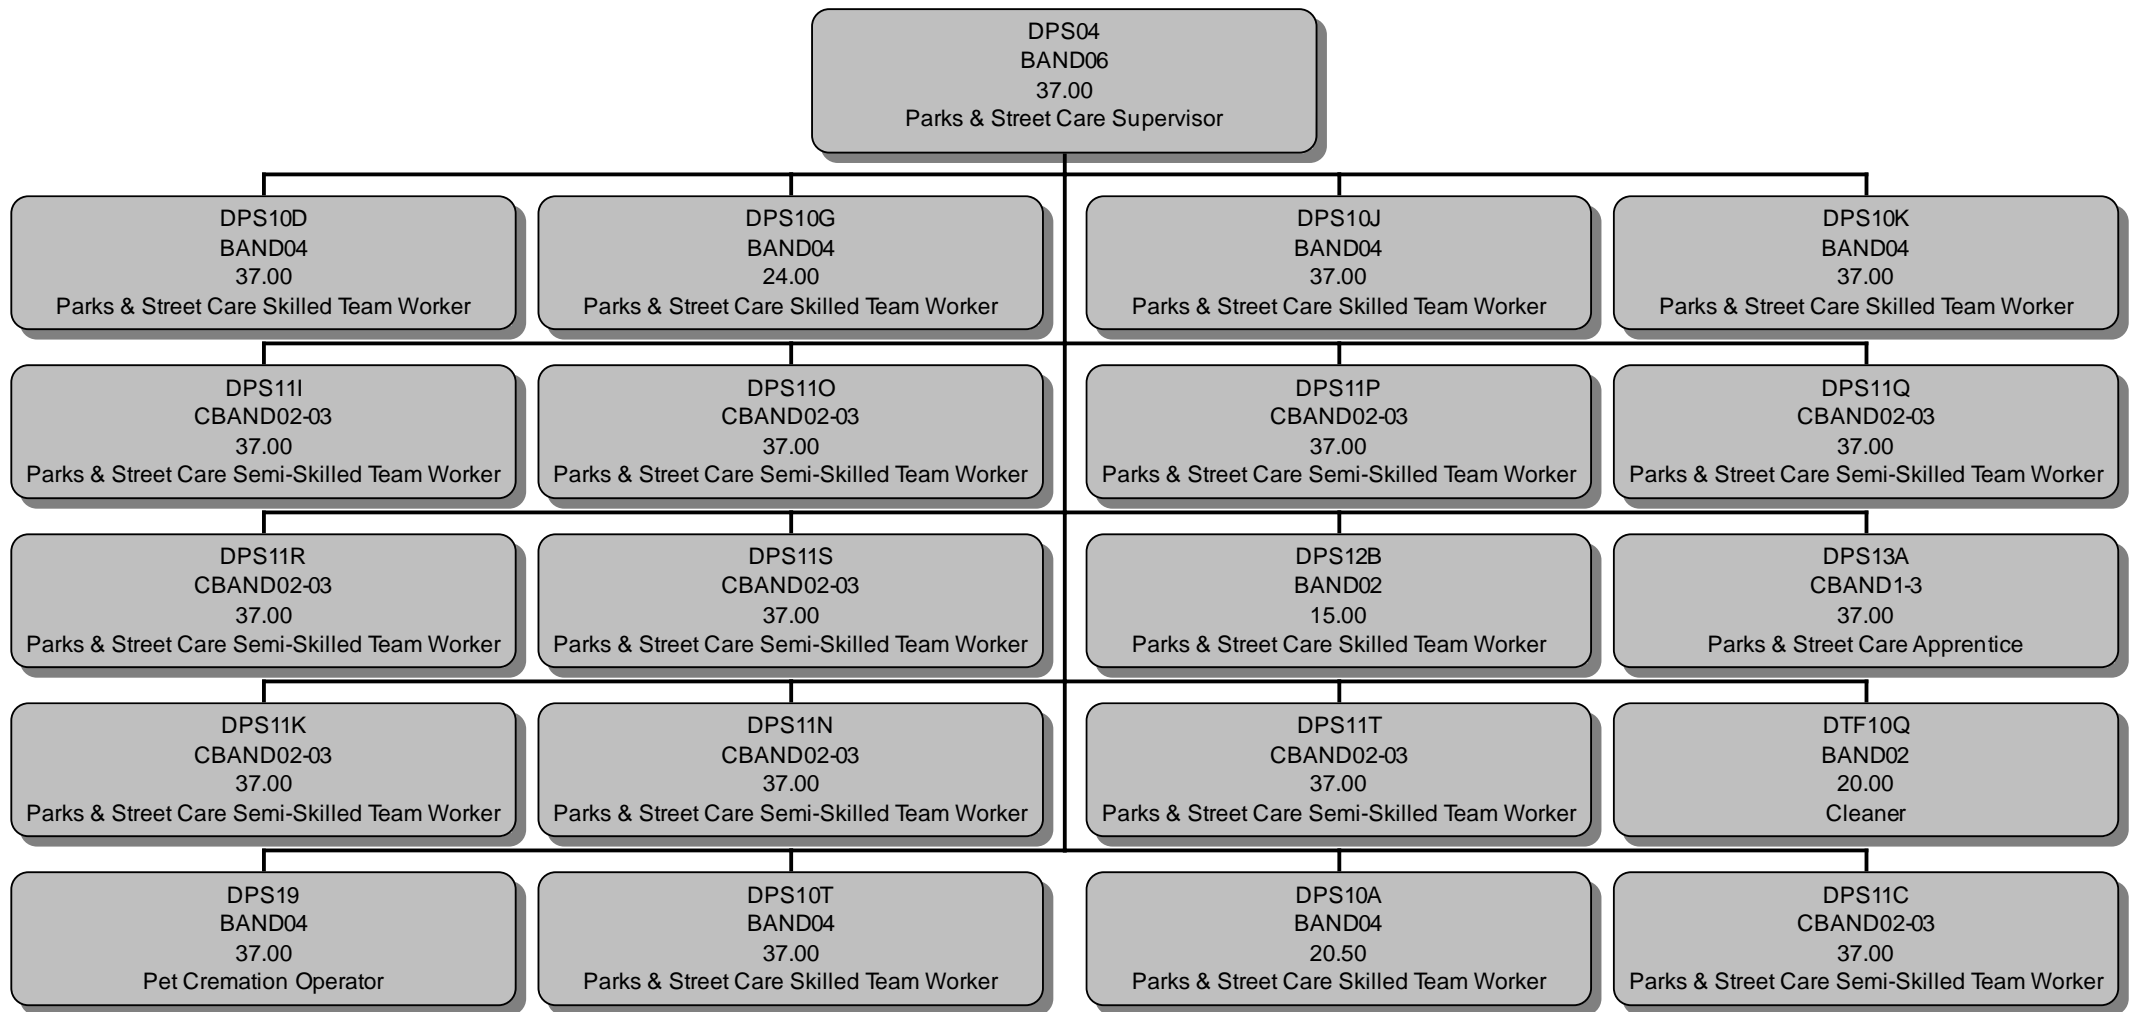

Head of Environment

DTS03
BAND08
37.00
Workshop Operations Manager

DPS09A
BAND06
37.00
Fitter

DPS09B
BAND06
37.00
Fitter

DRR11A
CBAND4-6
37.00
Career-Graded Fitter

DRR11B
BAND06
37.00
Fitter

DRR11C
BAND06
37.00
Fitter

DRR12
BAND04
37.00
Assistant Fitter

DPS04B
BAND06
37.00
Parks & Street Care Supervisor

DPS10E
BAND04
37.00
Parks & Street Care Skilled Team Worker

DPS10F
BAND04
37.00
Parks & Street Care Skilled Team Worker