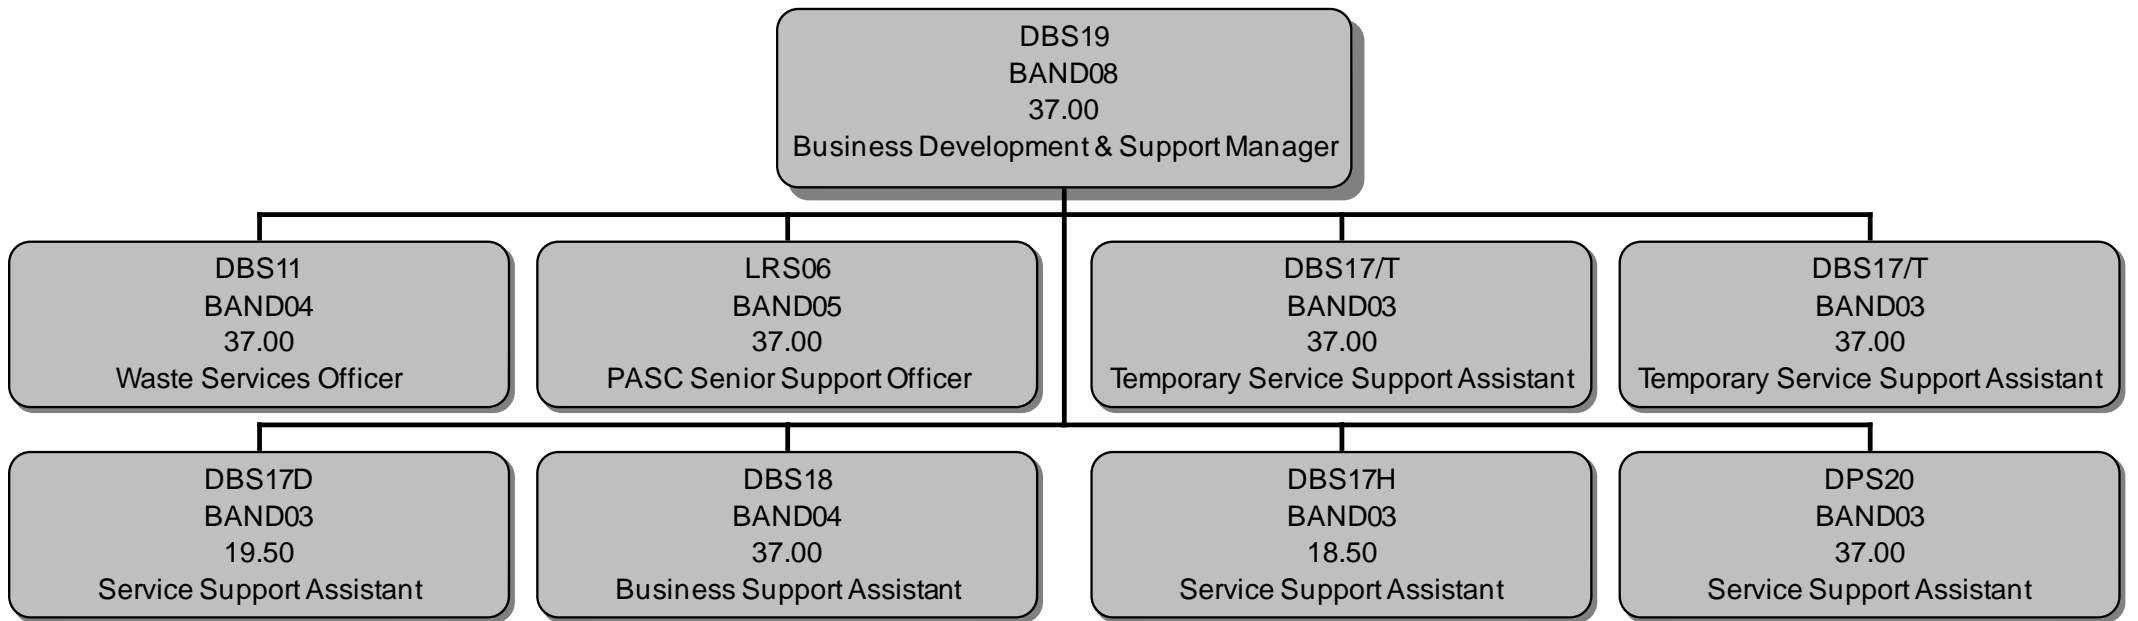

Head of Environment

DTS03
BAND08
37.00
Workshop Operations Manager

DPS09A
BAND06
37.00
Fitter

DPS09B
BAND06
37.00
Fitter

DRR11A
CBAND4-6
37.00
Career-Graded Fitter

DRR11B
BAND06
37.00
Fitter

DRR11C
BAND06
37.00
Fitter