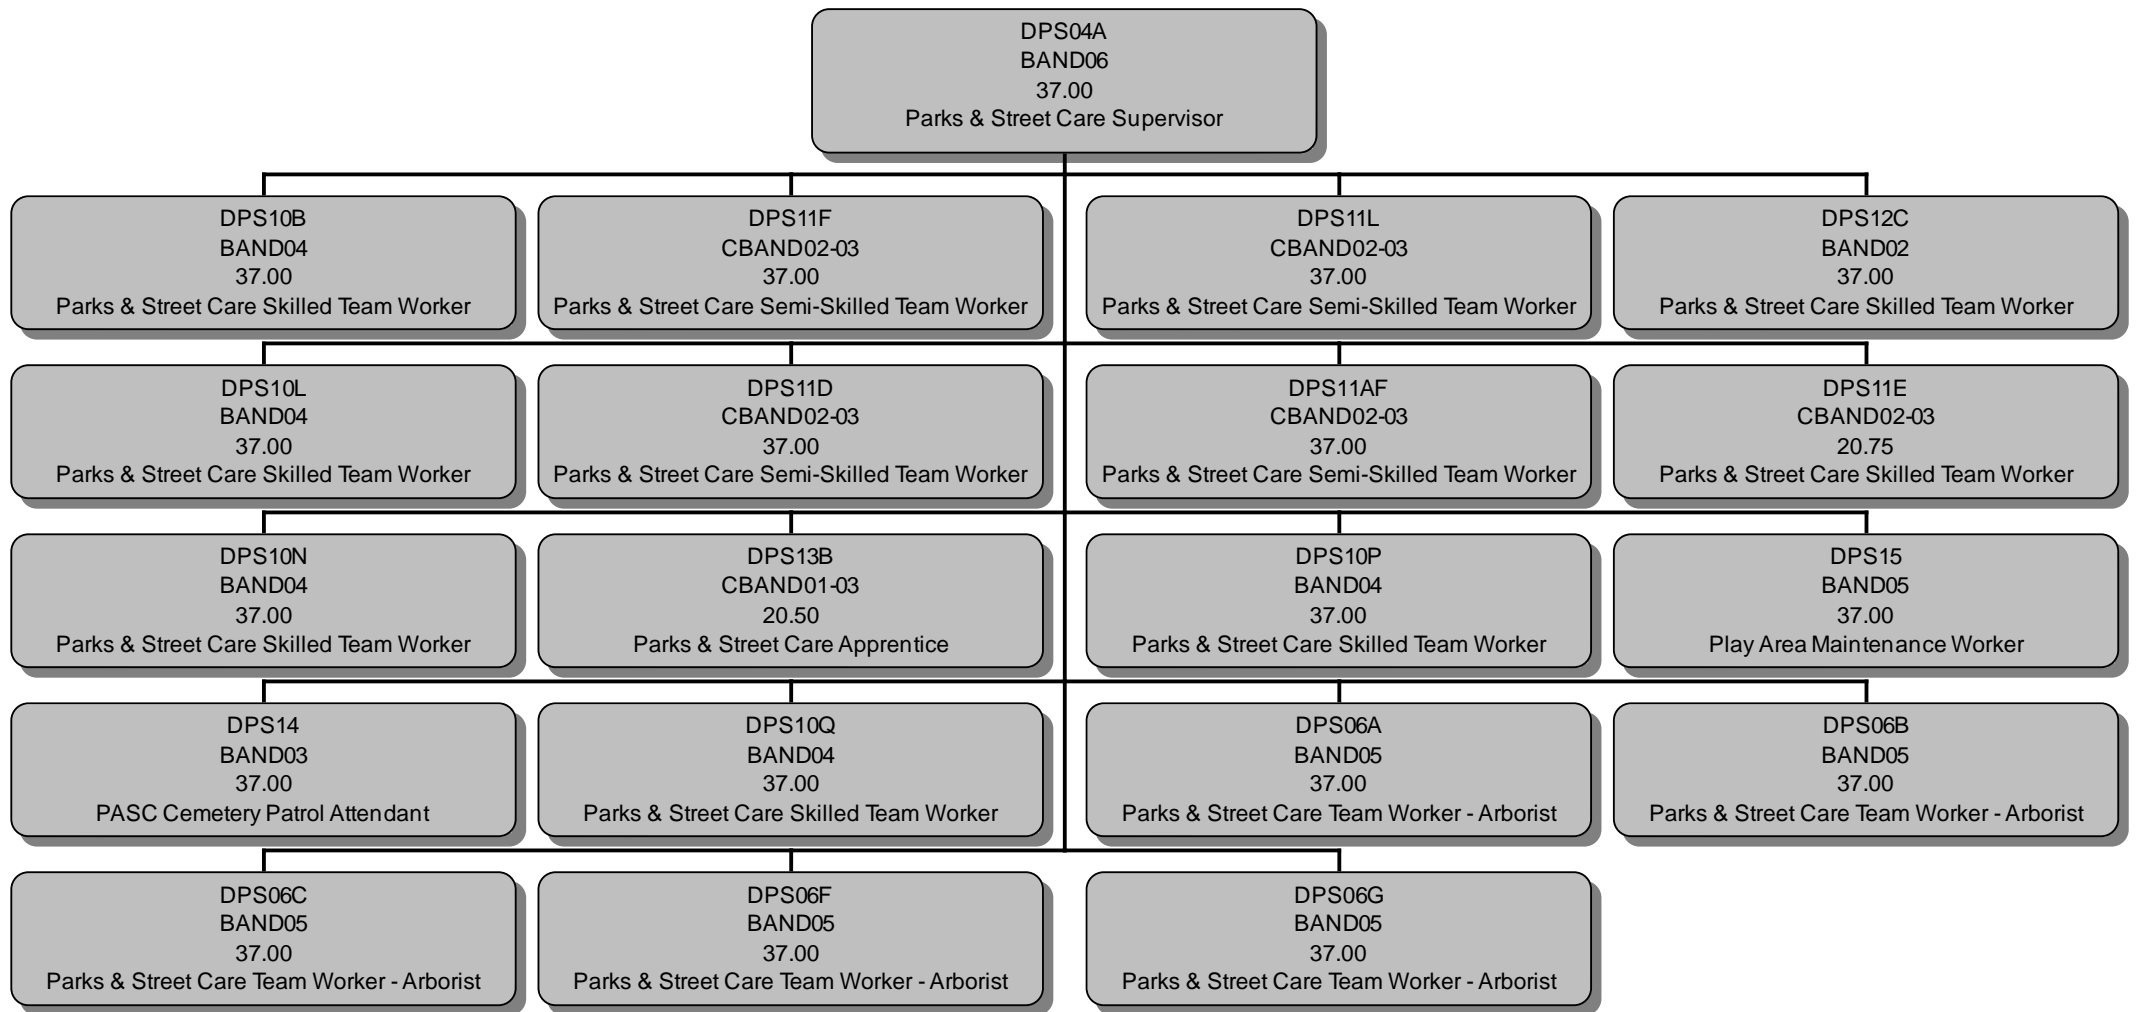

Head of Environment

DTS03
BAND08
37.00
Workshop Operations Manager

DPS09A
BAND06
37.00
Fitter

DPS09B
BAND06
37.00
Fitter

DRR11A
CBAND4-6
37.00
Career-Graded Fitter

DRR11B
BAND06
37.00
Fitter

DRR11C
BAND06
37.00
Fitter

DRR12
BAND04
37.00
Assistant Fitter

DPS04B
BAND06
37.00
Parks & Street Care Supervisor

DPS10E
BAND04
37.00
Parks & Street Care Skilled Team Worker

DPS10F
BAND04
37.00
Parks & Street Care Skilled Team Worker