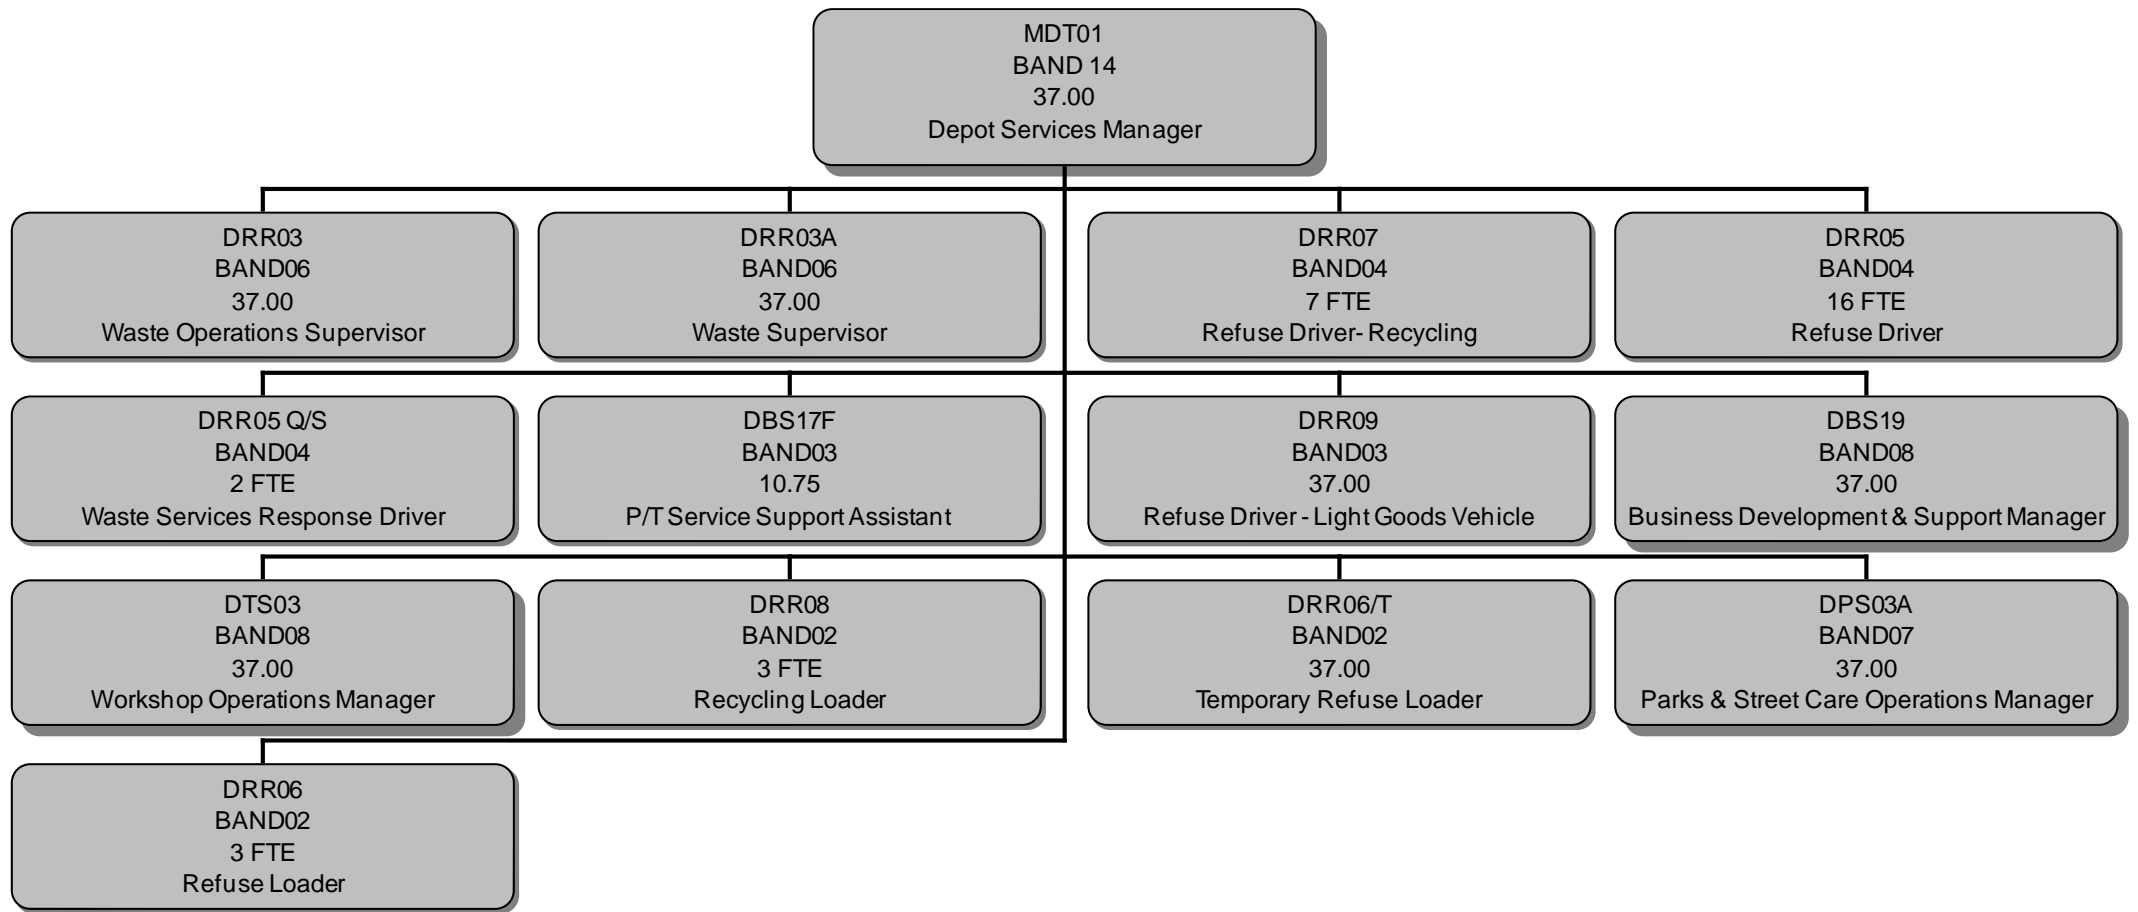

Head of Environment

DTS03
BAND08
37.00
Workshop Operations Manager

DPS09A
BAND06
37.00
Fitter

DPS09B
BAND06
37.00
Fitter

DRR11A
CBAND4-6
37.00
Career-Graded Fitter

DRR11B
BAND06
37.00
Fitter

DRR11C
BAND06
37.00
Fitter