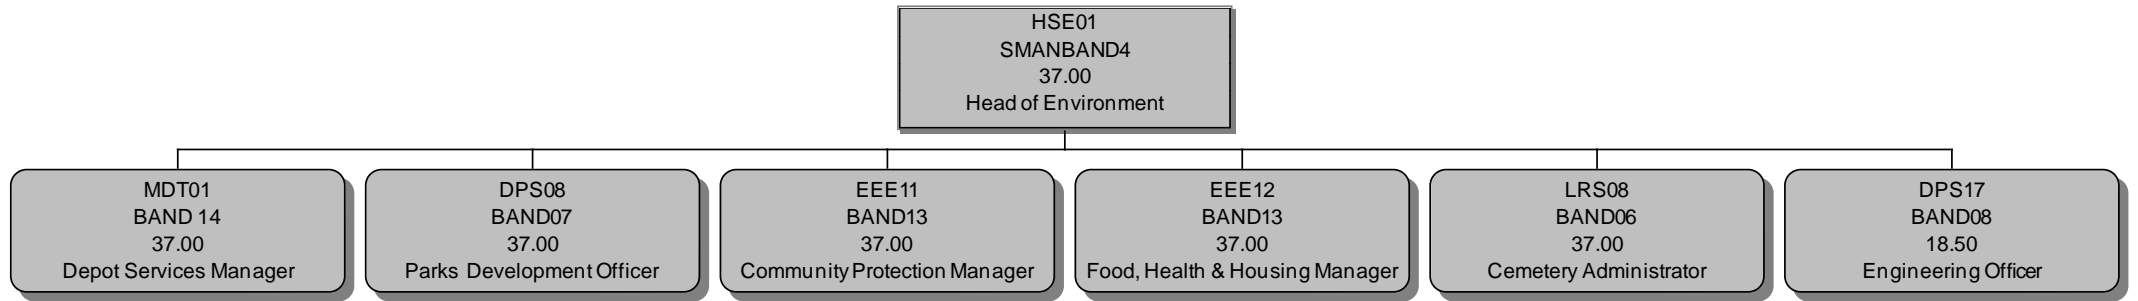

Head of Environment

DTS03
BAND08
37.00
Workshop Operations Manager

DPS09A
BAND06
37.00
Fitter

DPS09B
BAND06
37.00
Fitter

DRR11A
CBAND4-6
37.00
Career-Graded Fitter

DRR11B
BAND06
37.00
Fitter

DRR11C
BAND06
37.00
Fitter